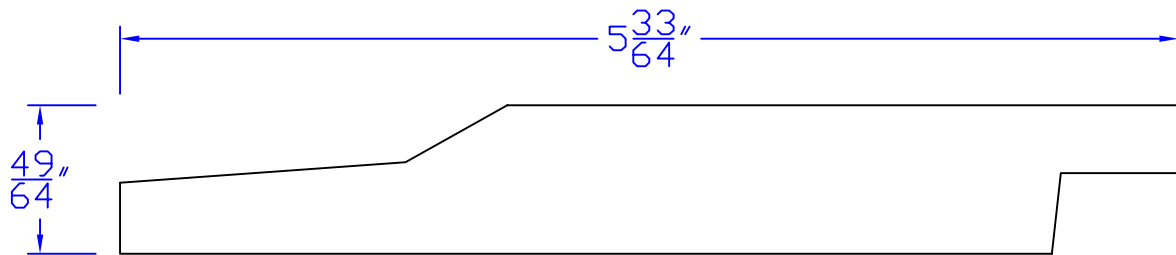

# Creative Woodworking N.W., Inc.

1036 S.E. Taylor \* Portland, Oregon 97214  
Phone:(503) 230-9265 \* Fax:(503) 232-9082  
www.Creativewoodworkingnw.com

SDSL082  
 $49/64"$  x  $5-33/64"$