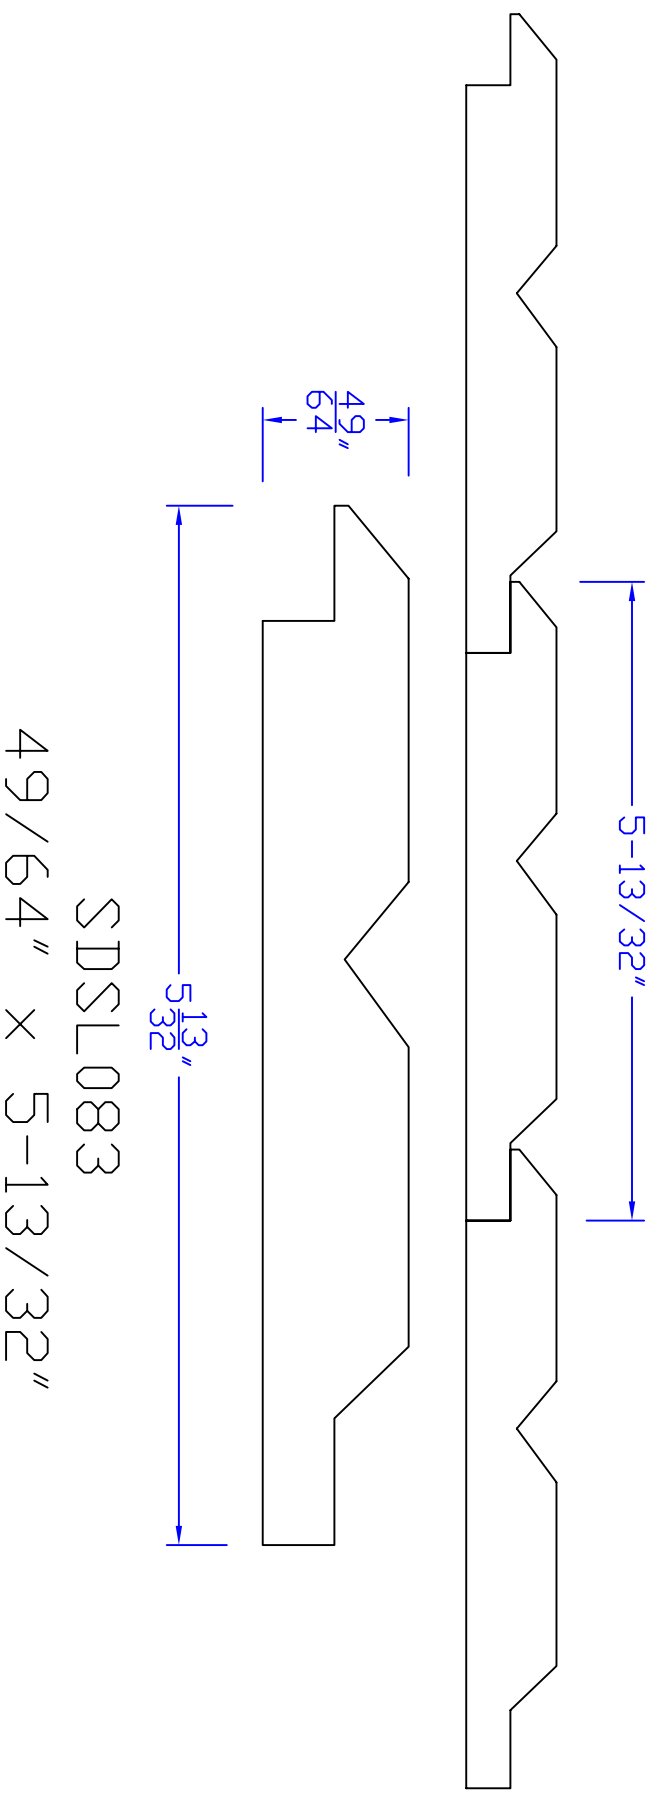

Creative Woodworking N.W., Inc.

1036 S.E. Taylor * Portland, Oregon 97214
Phone:(503) 230-9265 * Fax:(503) 232-9082
www.Creativewoodworkingnw.com

SDSL083

49/64" X 5-13/32"