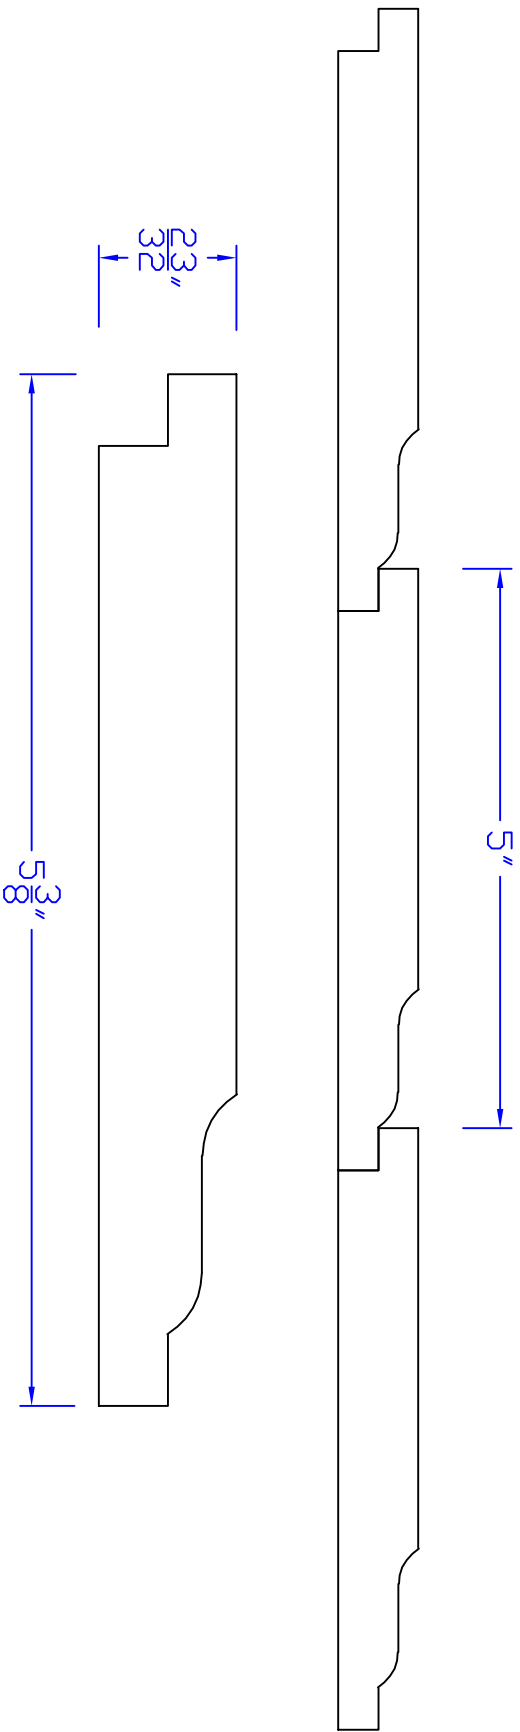

Creative Woodworking N.W., Inc.

1036 S.E. Taylor * Portland, Oregon 97214

Phone:(503) 230-9265 * Fax:(503) 232-9082

www.Creativewoodworkingnw.com

SDSL084

23/32" X 5-3/8"

RANDOM WIDTHS AVAILIABLE