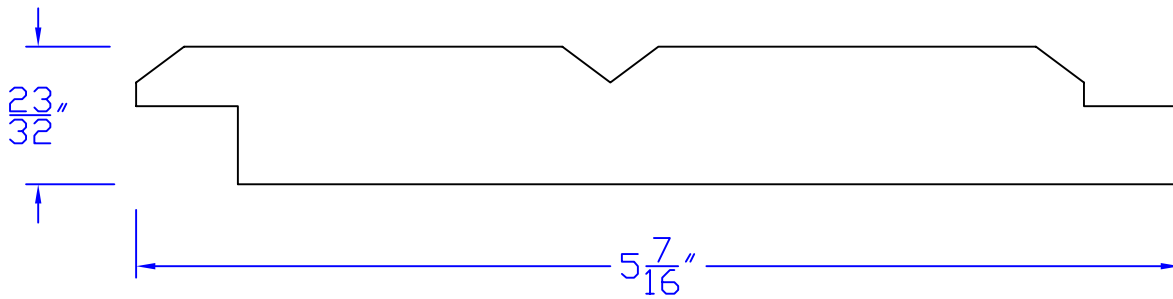

Creative Woodworking N.W., Inc.

1036 S.E. Taylor * Portland, Oregon 97214
Phone:(503) 230-9265 * Fax:(503) 232-9082
www.Creativewoodworkingnw.com

SDSL087
 $23/32$ " x $5-7/16$ "
WP-7 SIMILAR