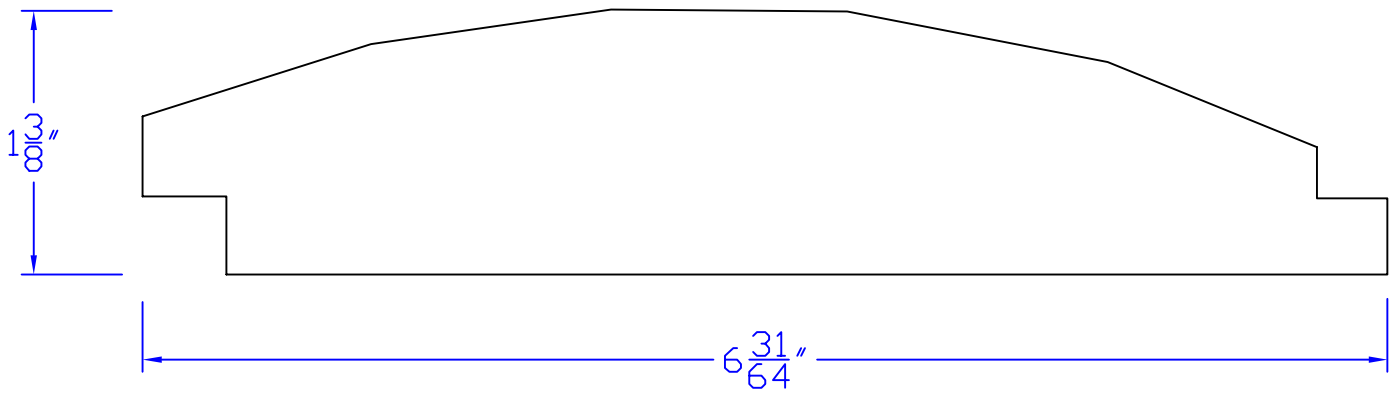

Creative Woodworking N.W., Inc.

1036 S.E. Taylor * Portland, Oregon 97214
Phone:(503) 230-9265 * Fax:(503) 232-9082
www.Creativewoodworkingnw.com

SDSL088
1-3/8" x 6-31/64