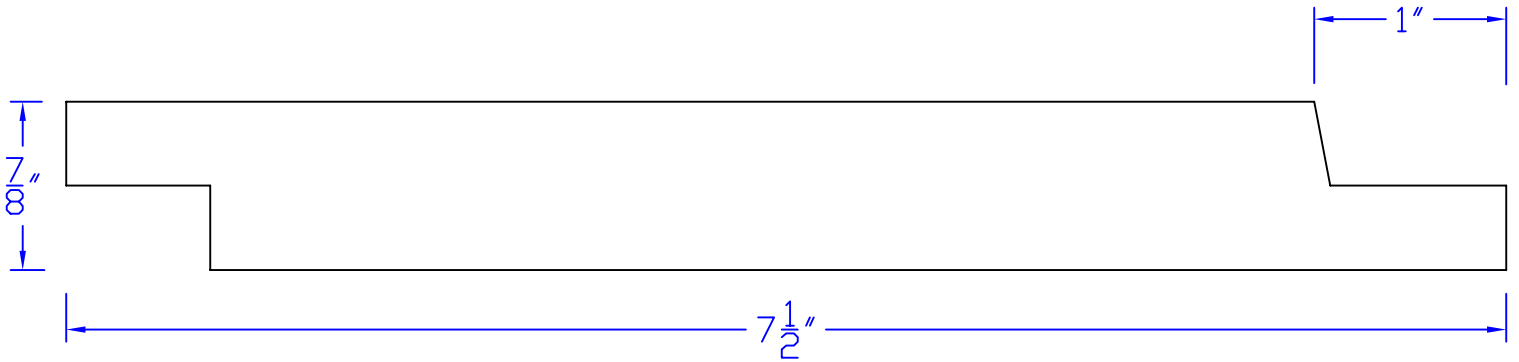

Creative Woodworking N.W., Inc.

1036 S.E. Taylor * Portland, Oregon 97214

Phone:(503) 230-9265 * Fax:(503) 232-9082

www.Creativewoodworkingnw.com

SDSL089
7/8" x 7-1/2"