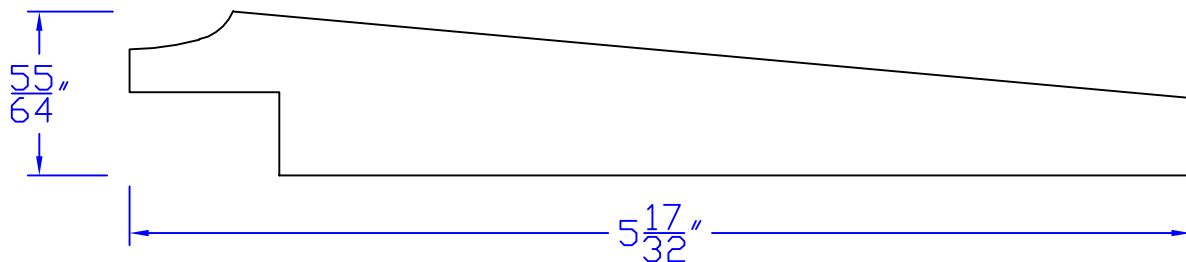

# Creative Woodworking N.W., Inc.

1036 S.E. Taylor \* Portland, Oregon 97214  
Phone:(503) 230-9265 \* Fax:(503) 232-9082  
www.Creativewoodworkingnw.com

SDSL094

$55/64$ " x  $5-17/32$ "