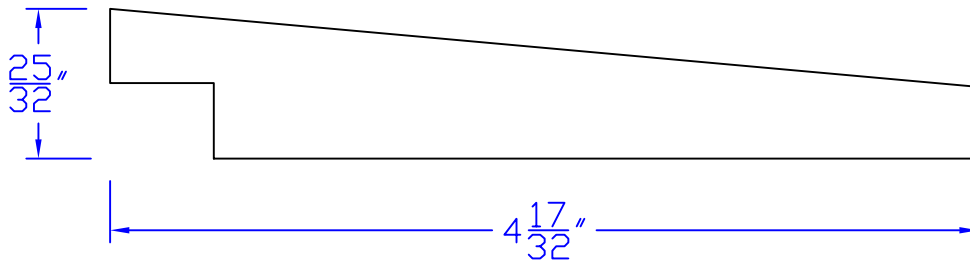

# Creative Woodworking N.W., Inc.

1036 S.E. Taylor \* Portland, Oregon 97214  
Phone:(503) 230-9265 \* Fax:(503) 232-9082  
www.Creativewoodworkingnw.com

SDSL095  
 $25/32$ " x  $4-17/32$ "