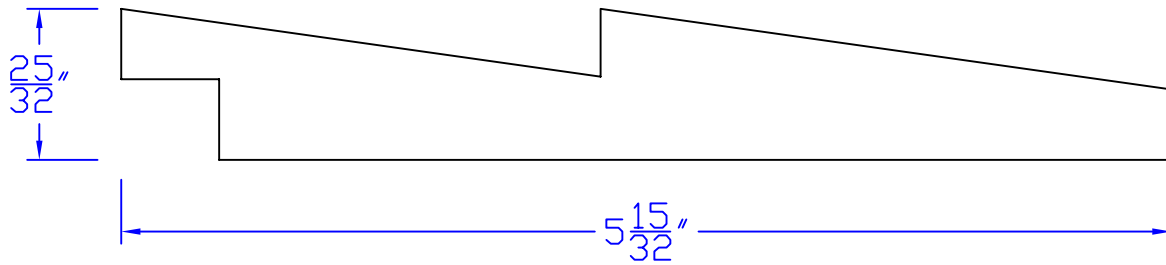

# Creative Woodworking N.W., Inc.

1036 S.E. Taylor \* Portland, Oregon 97214  
Phone:(503) 230-9265 \* Fax:(503) 232-9082  
www.Creativewoodworkingnw.com

SDSL096  
 $2\frac{25}{32}$ " x  $5\frac{15}{32}$ "