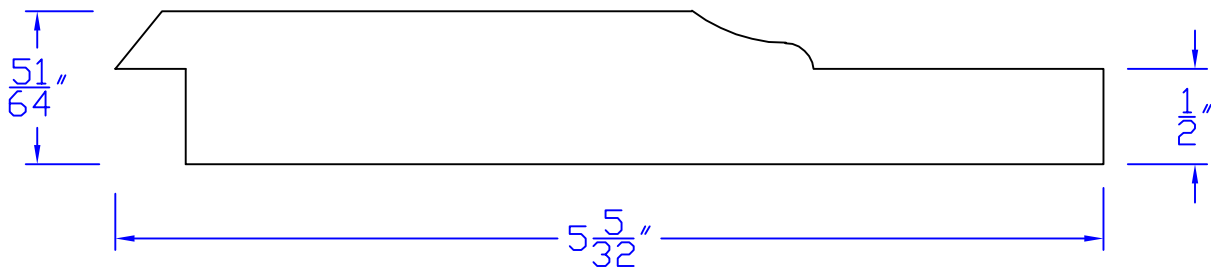

Creative Woodworking N.W., Inc.

1036 S.E. Taylor * Portland, Oregon 97214
Phone:(503) 230-9265 * Fax:(503) 232-9082
www.Creativewoodworkingnw.com

SDSL099
 $51/64$ " x $5-5/32$ "