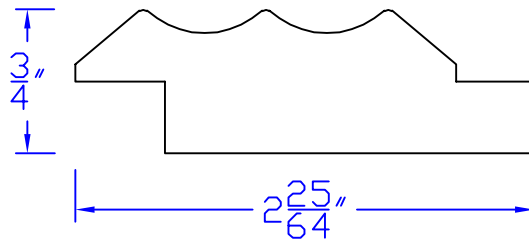

# Creative Woodworking N.W., Inc.

1036 S.E. Taylor \* Portland, Oregon 97214  
Phone:(503) 230-9265 \* Fax:(503) 232-9082  
www.Creativewoodworkingnw.com

SDSL100  
 $\frac{3}{4}$ " x  $2\frac{25}{64}$ "  
USE WITH SDSL046