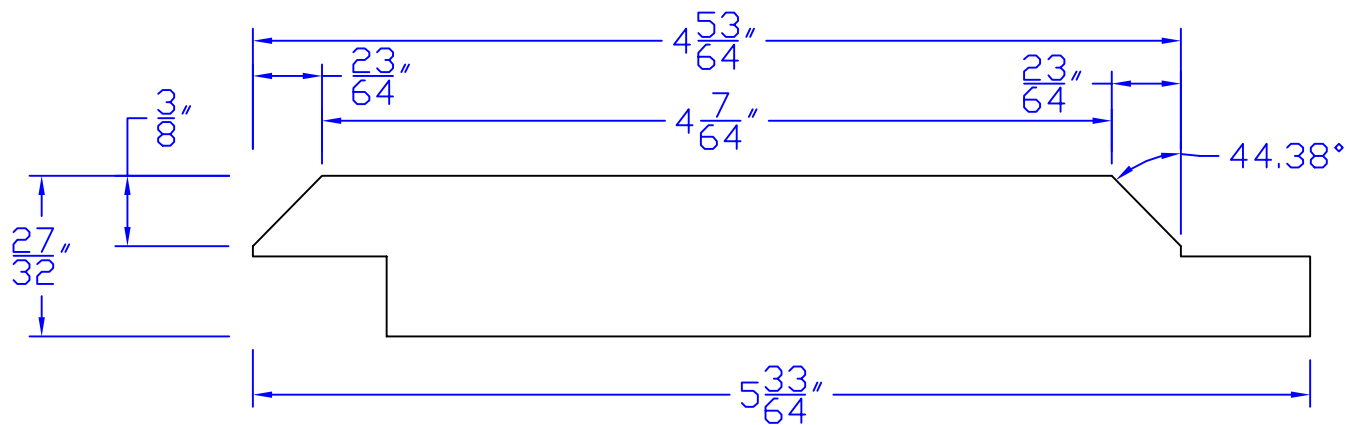

Creative Woodworking N.W., Inc.

1036 S.E. Taylor * Portland, Oregon 97214
Phone:(503) 230-9265 * Fax:(503) 232-9082
www.Creativewoodworkingnw.com

SDSL101
 $27\frac{32}{32}$ " x $5\frac{33}{64}$ "