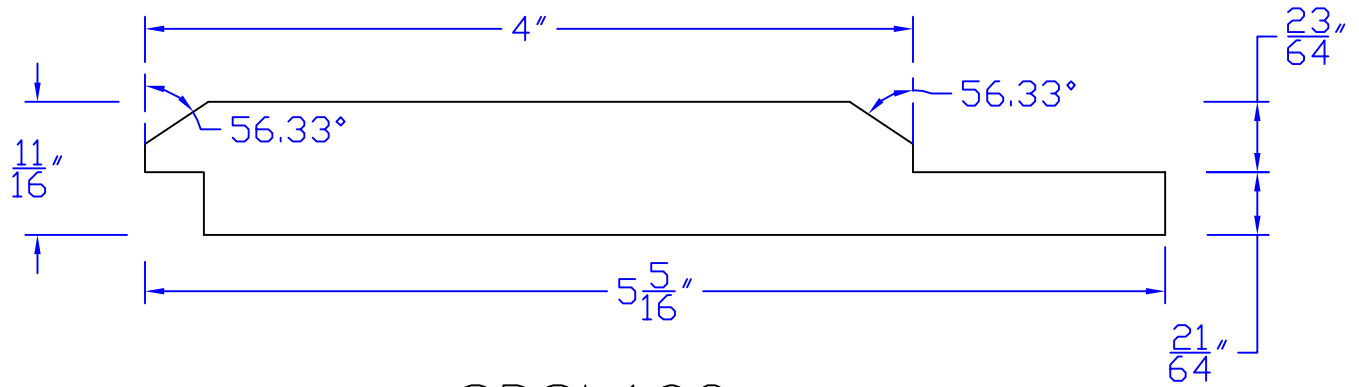

Creative Woodworking N.W., Inc.

1036 S.E. Taylor * Portland, Oregon 97214
Phone:(503) 230-9265 * Fax:(503) 232-9082
www.Creativewoodworkingnw.com

SDSL102
11/16" x 5-5/16"