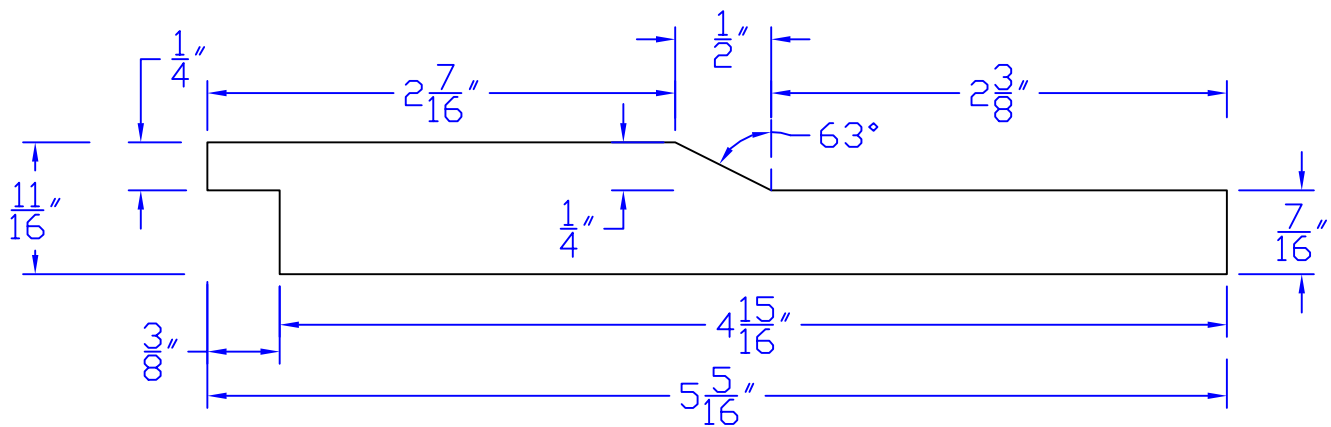

# Creative Woodworking N.W., Inc.

1036 S.E. Taylor \* Portland, Oregon 97214  
Phone:(503) 230-9265 \* Fax:(503) 232-9082  
www.Creativewoodworkingnw.com

SDSL103  
 $11/16$ " x  $5-5/16$ "