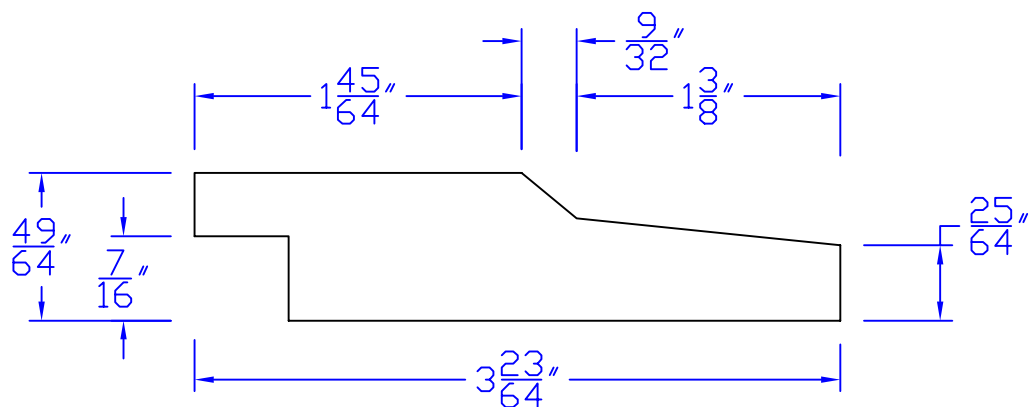

Creative Woodworking N.W., Inc.

1036 S.E. Taylor * Portland, Oregon 97214
Phone:(503) 230-9265 * Fax:(503) 232-9082
www.Creativewoodworkingnw.com

SDSL104

$49/64$ " x $3-23/64$ "