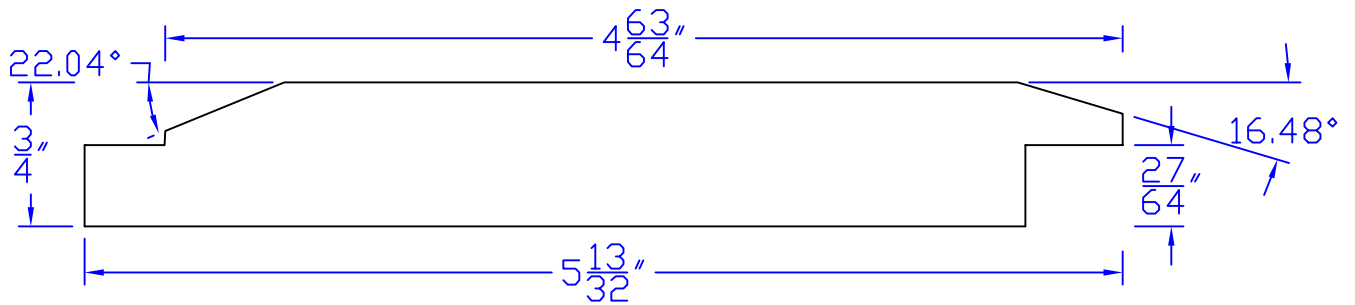

Creative Woodworking N.W., Inc.

1036 S.E. Taylor * Portland, Oregon 97214
Phone:(503) 230-9265 * Fax:(503) 232-9082
www.Creativewoodworkingnw.com

SDSL106
 $\frac{3}{4}" \times 5\frac{13}{32}"$