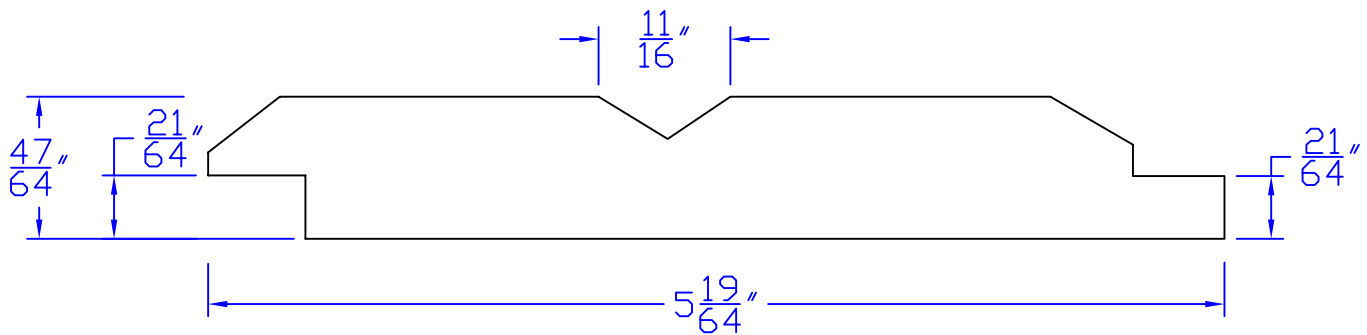

Creative Woodworking N.W., Inc.

1036 S.E. Taylor * Portland, Oregon 97214
Phone:(503) 230-9265 * Fax:(503) 232-9082
www.Creativewoodworkingnw.com

SDSL107
 $47/64$ " x $5-19/64$ "