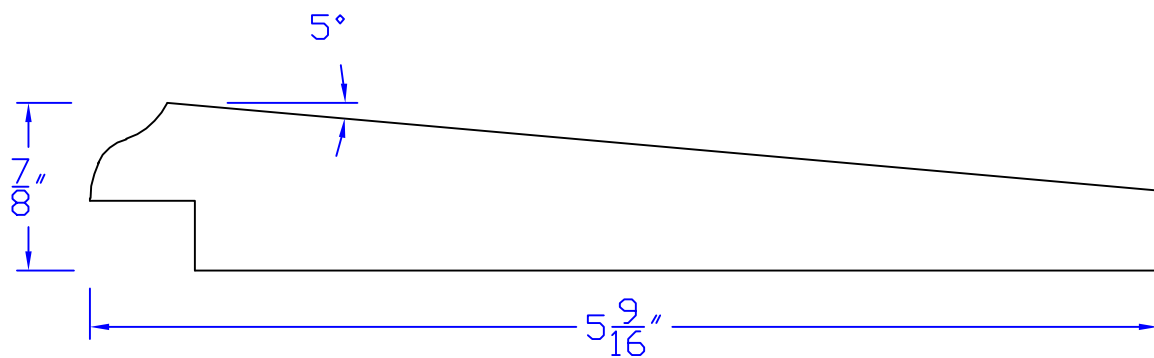

Creative Woodworking N.W., Inc.

1036 S.E. Taylor * Portland, Oregon 97214
Phone:(503) 230-9265 * Fax:(503) 232-9082
www.Creativewoodworkingnw.com

SDSL109
 $7/8$ " x $5-9/16$ "

USE SDSL015 FOR BEVEL