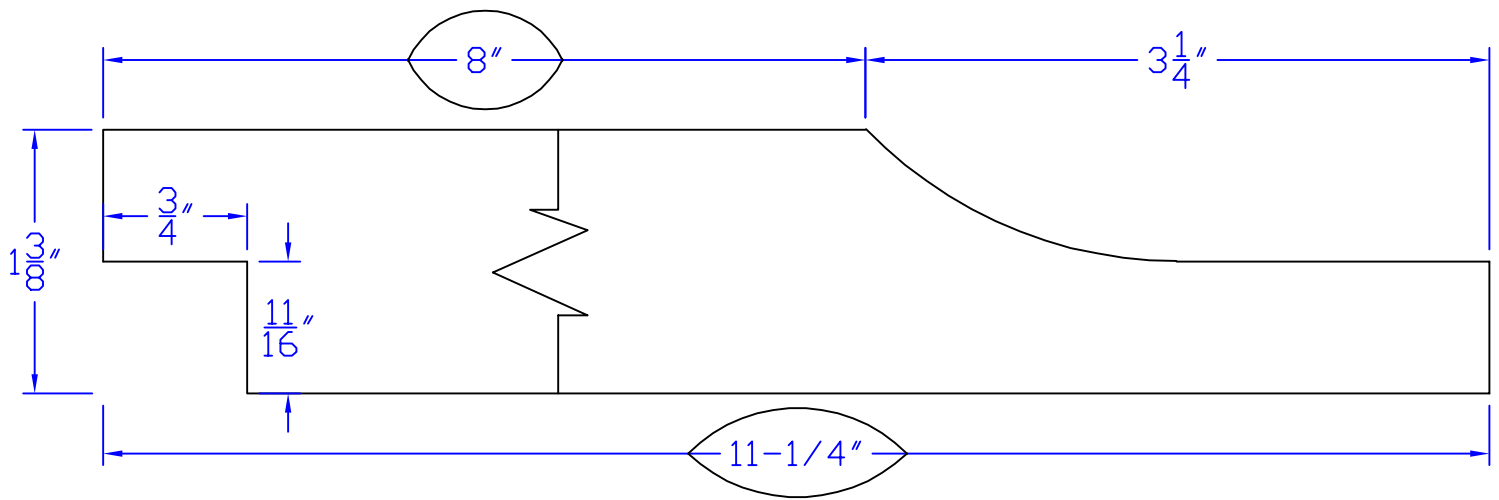

# Creative Woodworking N.W., Inc.

1036 S.E. Taylor \* Portland, Oregon 97214  
Phone:(503) 230-9265 \* Fax:(503) 232-9082  
www.Creativewoodworkingnw.com

SDSL110  
1-3/8" x 11-1/4"  
SHAPER ONLY