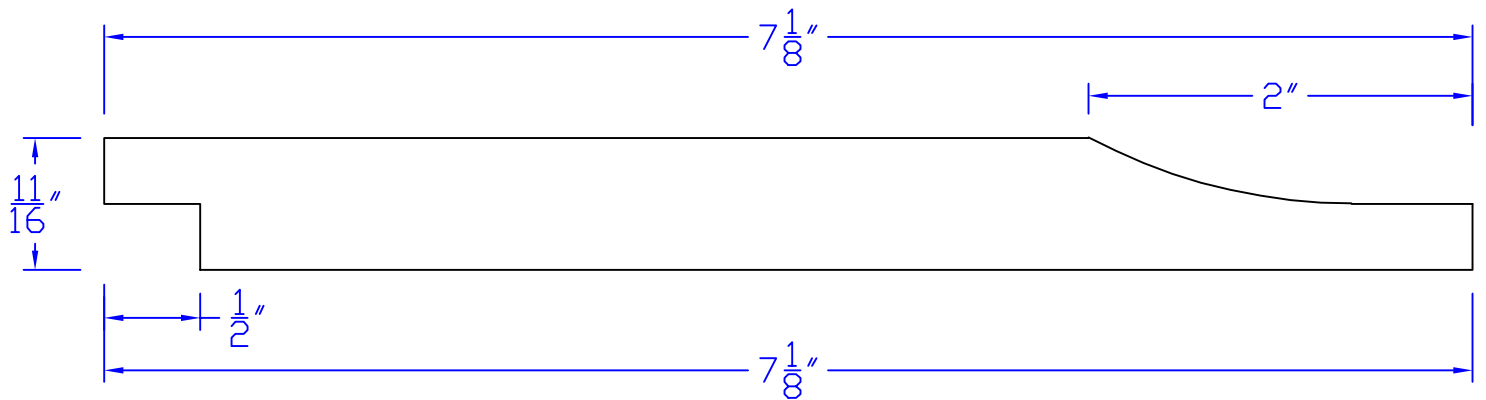

Creative Woodworking N.W., Inc.

1036 S.E. Taylor * Portland, Oregon 97214
Phone:(503) 230-9265 * Fax:(503) 232-9082
www.Creativewoodworkingnw.com

SDSL114
 $11/16$ " x $7-1/8$ "