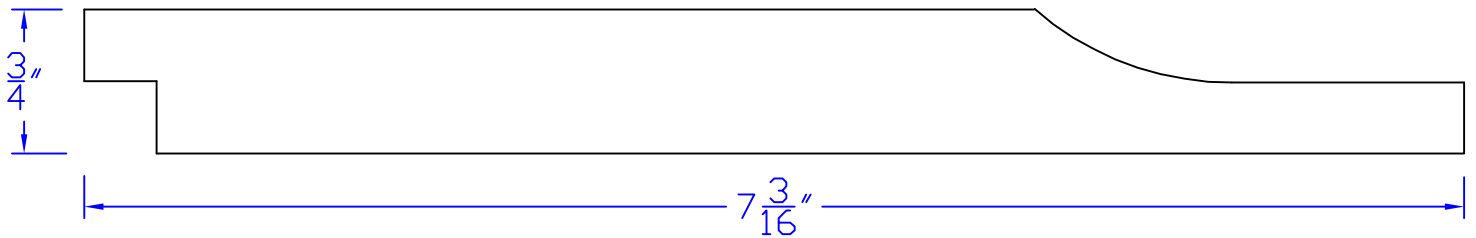

# Creative Woodworking N.W., Inc.

1036 S.E. Taylor \* Portland, Oregon 97214  
Phone:(503) 230-9265 \* Fax:(503) 232-9082  
www.Creativewoodworkingnw.com

SDSL115  
3/4" x 7-3/16"