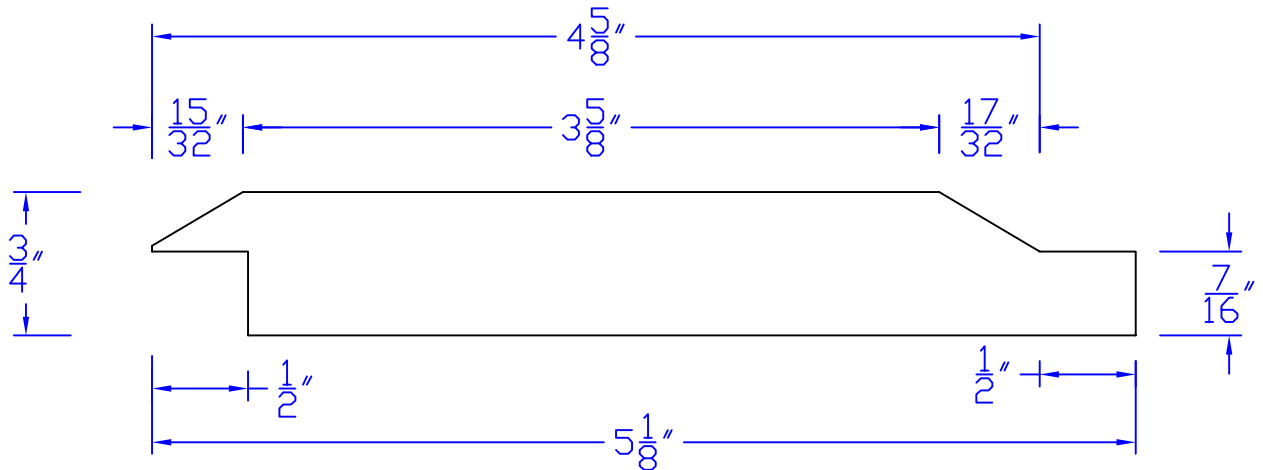

Creative Woodworking N.W., Inc.

1036 S.E. Taylor * Portland, Oregon 97214
Phone:(503) 230-9265 * Fax:(503) 232-9082
www.Creativewoodworkingnw.com

SDSL116
 $\frac{3}{4}" \times 5\frac{1}{8}"$