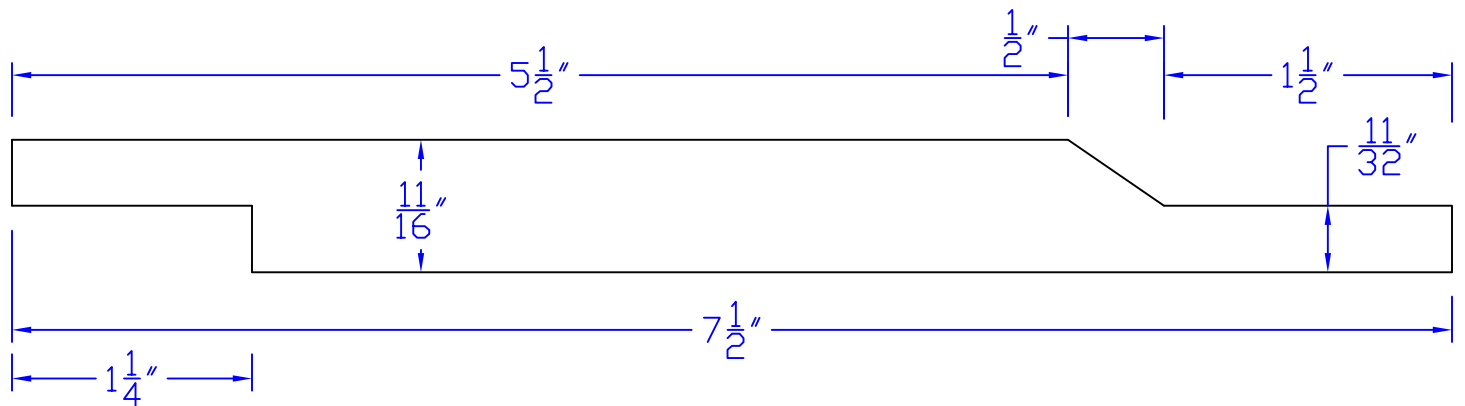

# Creative Woodworking N.W., Inc.

1036 S.E. Taylor \* Portland, Oregon 97214  
Phone:(503) 230-9265 \* Fax:(503) 232-9082  
www.Creativewoodworkingnw.com

SDSL120  
11/16" x 7-1/2"