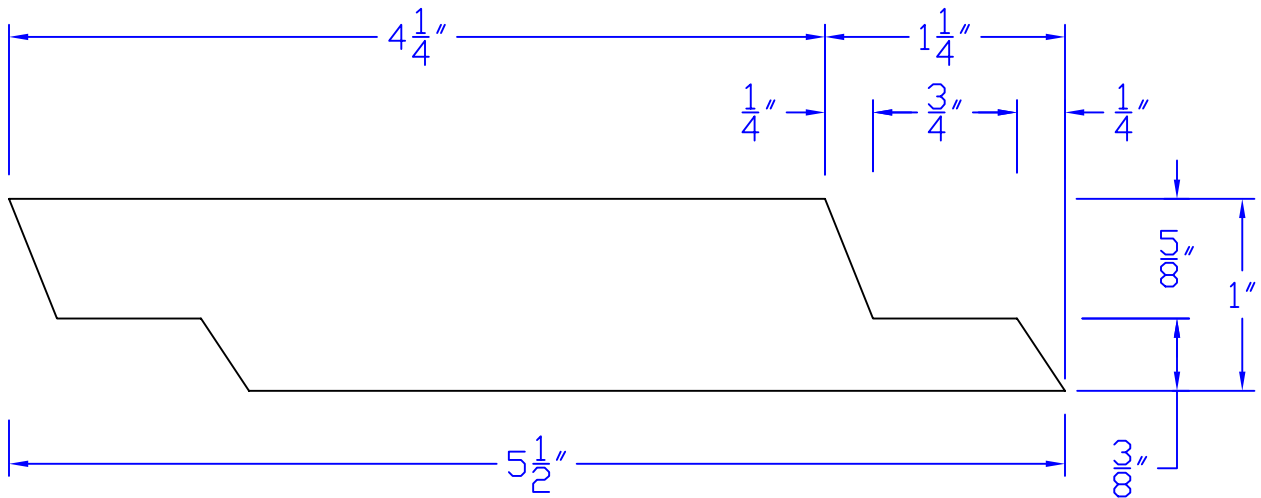

Creative Woodworking N.W., Inc.

1036 S.E. Taylor * Portland, Oregon 97214
Phone:(503) 230-9265 * Fax:(503) 232-9082
www.Creativewoodworkingnw.com

SDSL121
1" x 5-1/2"