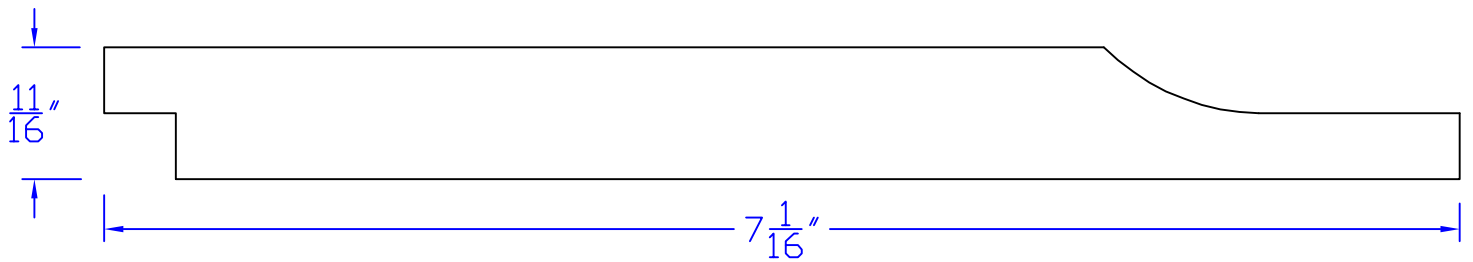

Creative Woodworking N.W., Inc.

1036 S.E. Taylor * Portland, Oregon 97214
Phone:(503) 230-9265 * Fax:(503) 232-9082
www.Creativewoodworkingnw.com

SDSL122
 $11/16'' \times 7-1/16''$