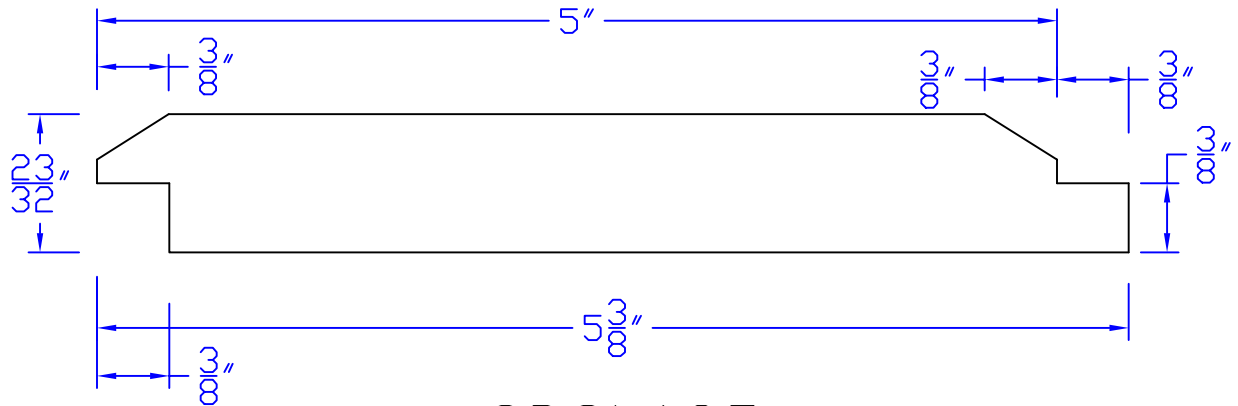

Creative Woodworking N.W., Inc.

1036 S.E. Taylor * Portland, Oregon 97214
Phone:(503) 230-9265 * Fax:(503) 232-9082
www.Creativewoodworkingnw.com

SDSL123
23/32" x 5-3/8"
WC-137