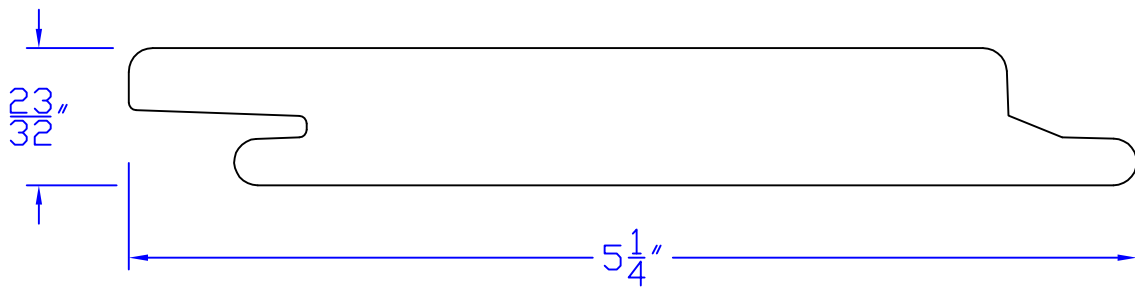

Creative Woodworking N.W., Inc.

1036 S.E. Taylor * Portland, Oregon 97214

Phone:(503) 230-9265 * Fax:(503) 232-9082

www.Creativewoodworkingnw.com

SDSL124
 $23/32$ " x $5-1/4$ "