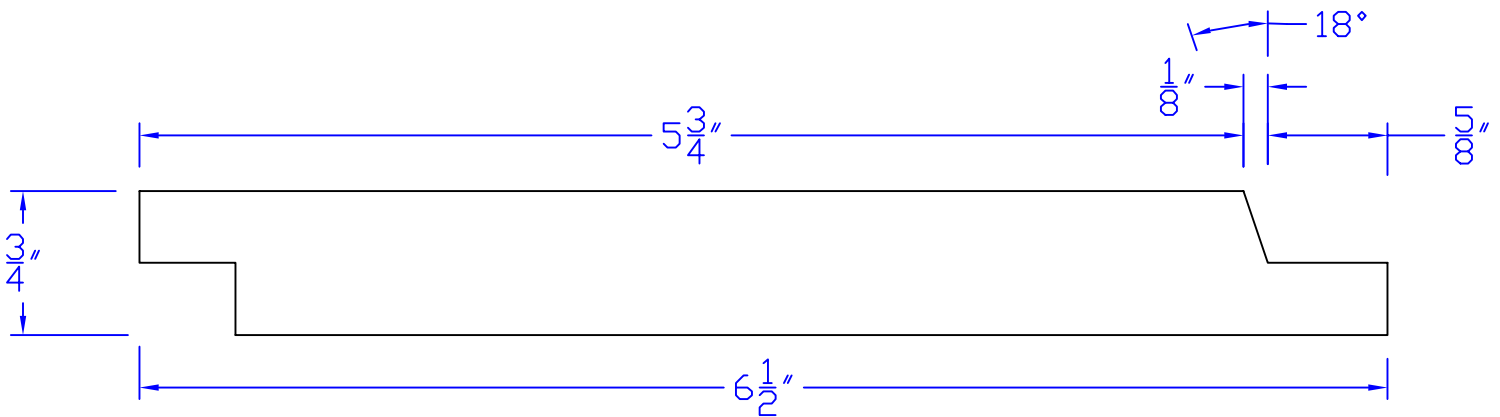

# Creative Woodworking N.W., Inc.

1036 S.E. Taylor \* Portland, Oregon 97214  
Phone:(503) 230-9265 \* Fax:(503) 232-9082  
www.Creativewoodworkingnw.com

SDSL125  
3/4" x 6-1/2"