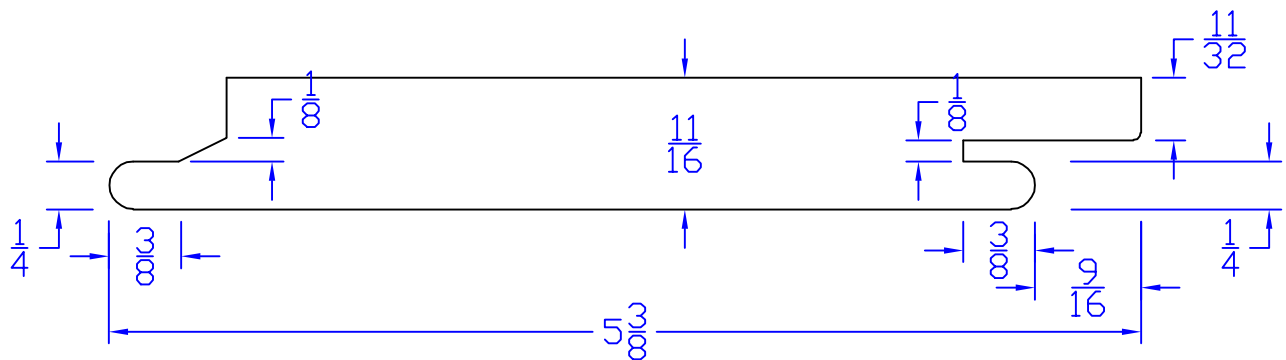

Creative Woodworking N.W., Inc.

1036 S.E. Taylor * Portland, Oregon 97214
Phone:(503) 230-9265 * Fax:(503) 232-9082
www.Creativewoodworkingnw.com

SDSL127
 $11/16$ " x $5-3/8$ "
NON-STANDARD