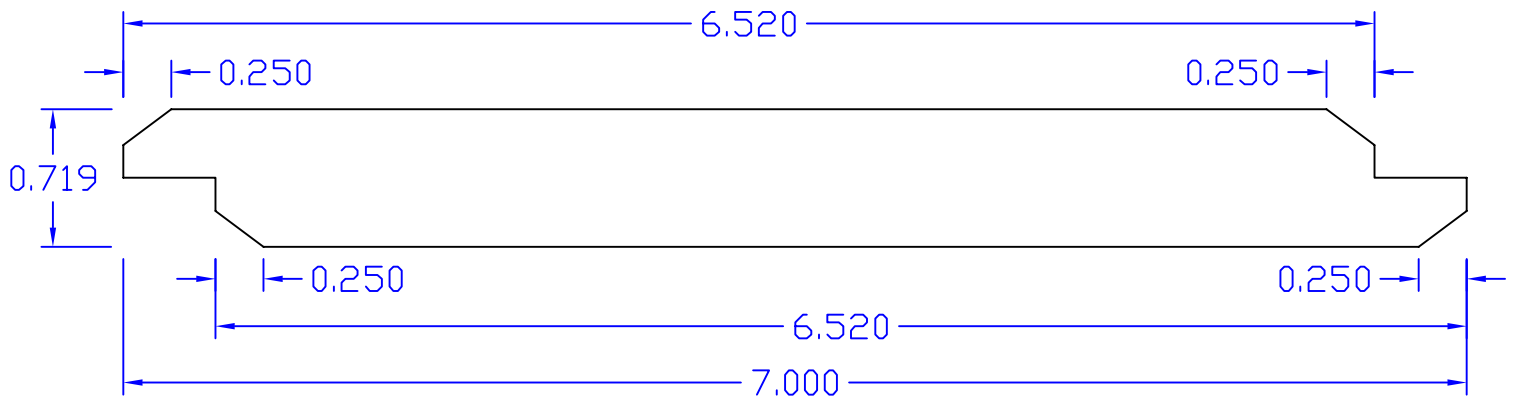

Creative Woodworking N.W., Inc.

1036 S.E. Taylor * Portland, Oregon 97214
Phone:(503) 230-9265 * Fax:(503) 232-9082
www.Creativewoodworkingnw.com

SDSL130
23/32" x 7"