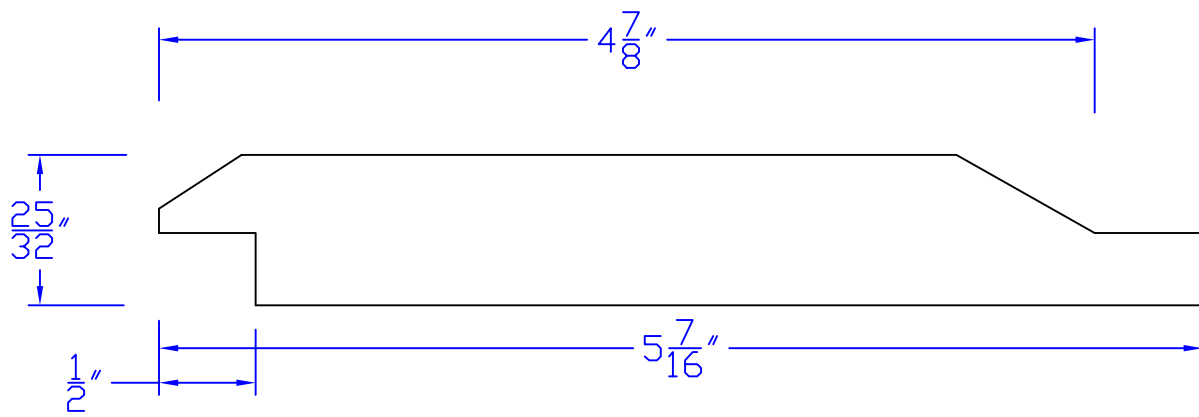

# Creative Woodworking N.W., Inc.

1036 S.E. Taylor \* Portland, Oregon 97214  
Phone:(503) 230-9265 \* Fax:(503) 232-9082  
www.Creativewoodworkingnw.com

SDSL132  
 $\frac{25}{32}$ " x  $5\frac{7}{16}$ "