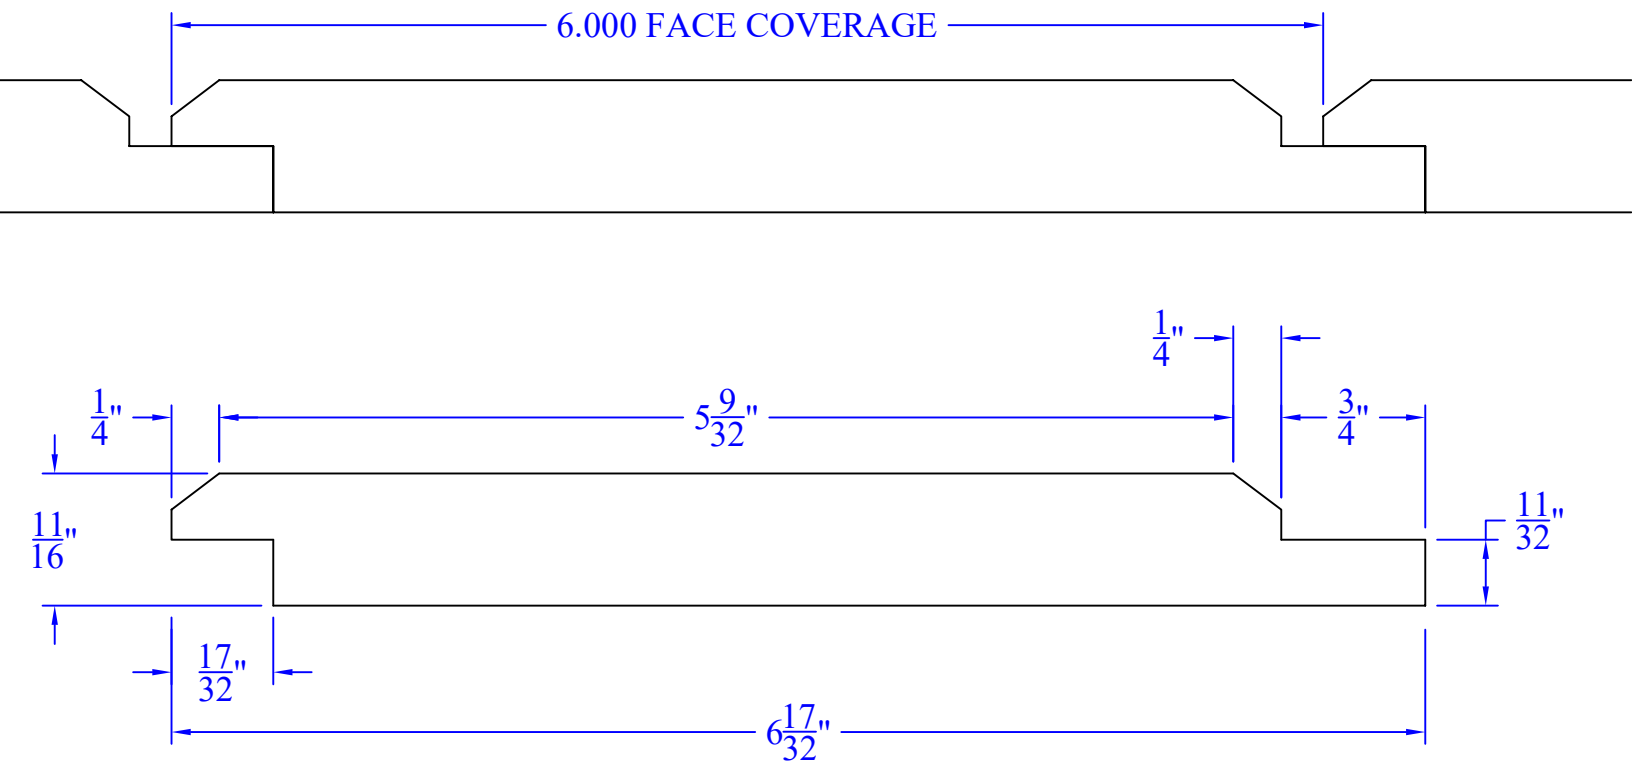

# Creative Woodworking N.W., Inc.

1036 S.E. Taylor \* Portland, Oregon 97214

Phone:(503) 230-9265 \* Fax:(503) 232-9082

www.Creativewoodworkingnw.com

SDSL134

11/16" x 6-17/32"

WP-11 ALT

VARIOUS WIDTH AVAILABLE