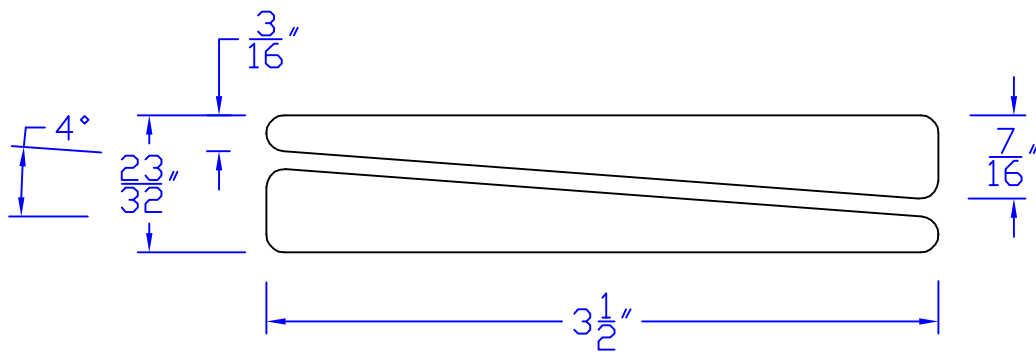

# Creative Woodworking N.W., Inc.

1036 S.E. Taylor \* Portland, Oregon 97214  
Phone:(503) 230-9265 \* Fax:(503) 232-9082  
www.Creativewoodworkingnw.com

SDSL136  
 $2\frac{3}{32}$ " x  $3\frac{1}{2}$ "  
SPLIT WITH RESAW