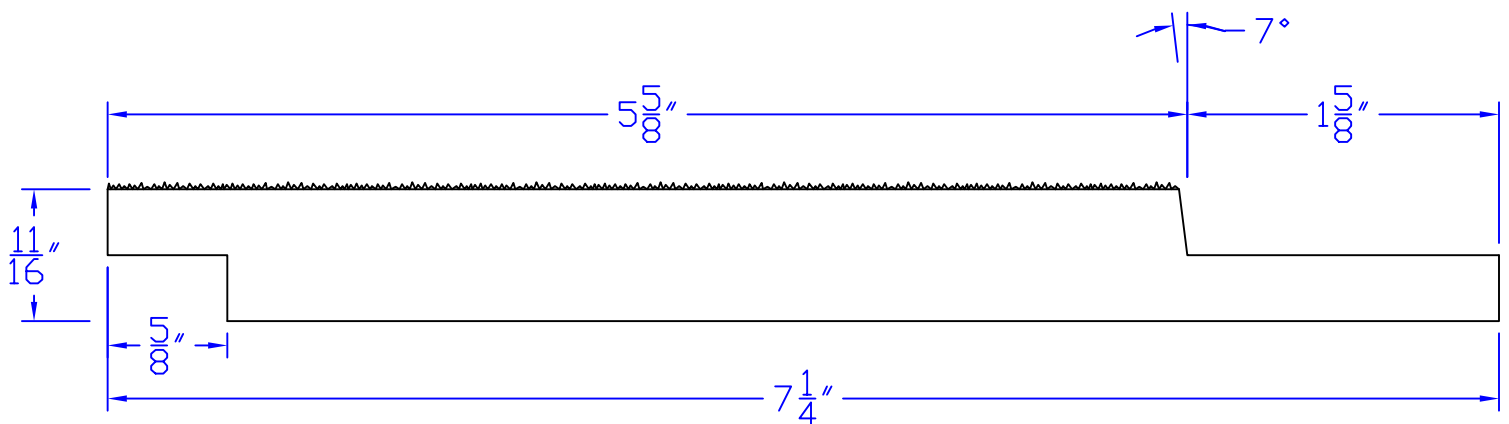

Creative Woodworking N.W., Inc.

1036 S.E. Taylor * Portland, Oregon 97214
Phone:(503) 230-9265 * Fax:(503) 232-9082
www.Creativewoodworkingnw.com

SDSL137
 $1\frac{1}{16}$ " x $7\frac{1}{4}$ "
RESAWN FACE