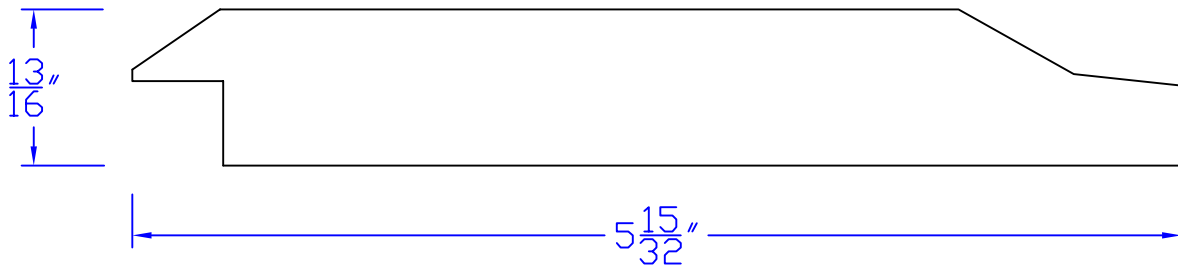

# Creative Woodworking N.W., Inc.

1036 S.E. Taylor \* Portland, Oregon 97214  
Phone:(503) 230-9265 \* Fax:(503) 232-9082  
www.Creativewoodworkingnw.com

SDSL138  
 $13/16$ " x  $5-15/32$ "