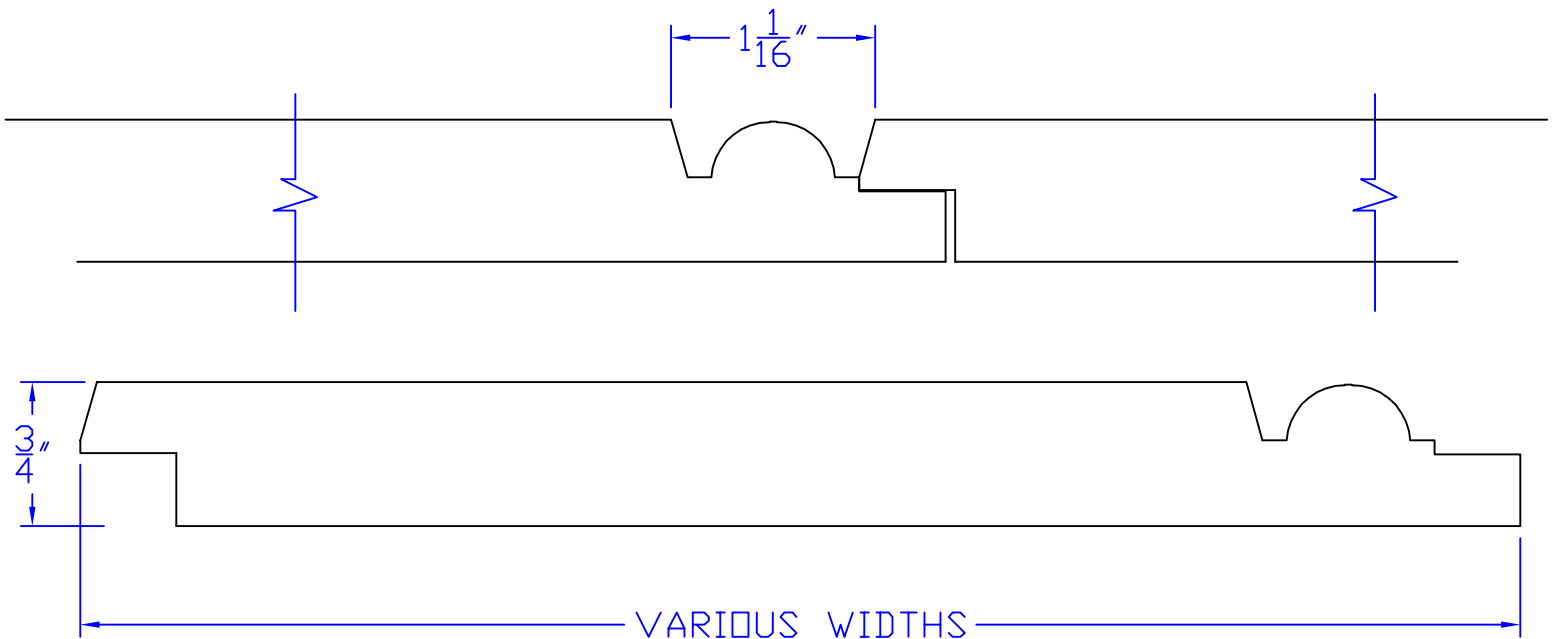

Creative Woodworking N.W., Inc.

1036 S.E. Taylor * Portland, Oregon 97214
Phone:(503) 230-9265 * Fax:(503) 232-9082
www.Creativewoodworkingnw.com

SDSL139
 $\frac{3}{4}$ " x $11-\frac{3}{8}$ "
SHAPER ONLY