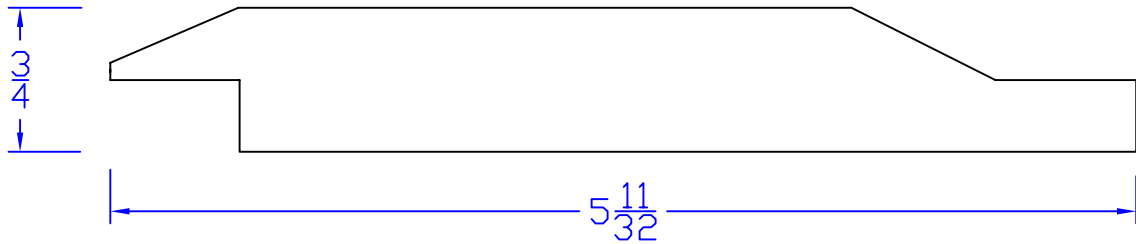

Creative Woodworking N.W., Inc.

1036 S.E. Taylor * Portland, Oregon 97214
Phone:(503) 230-9265 * Fax:(503) 232-9082
www.Creativewoodworkingnw.com

SDSL141
3/4" x 5-11/32"