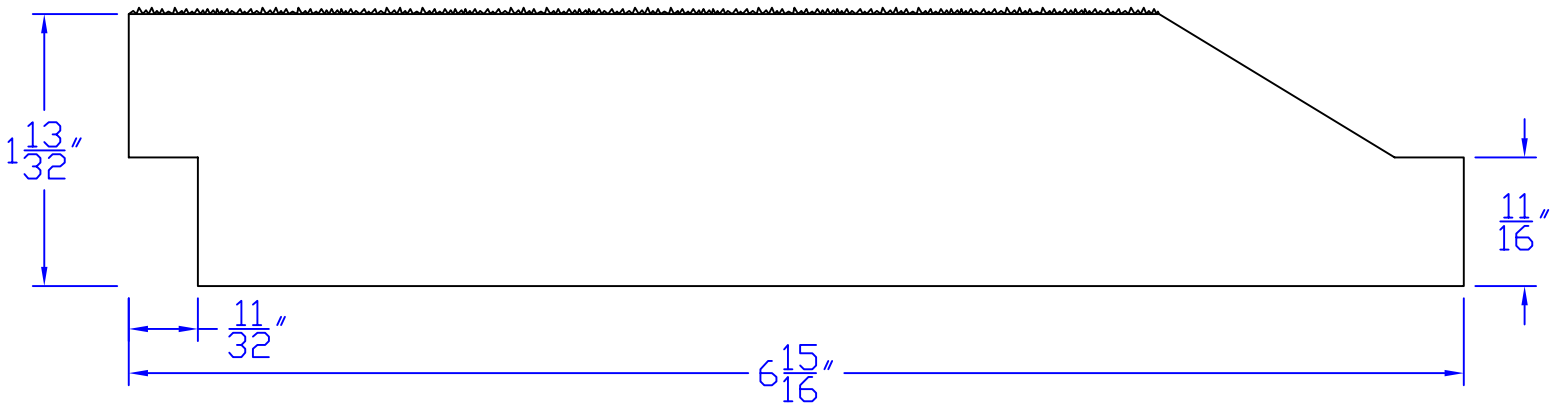

# Creative Woodworking N.W., Inc.

1036 S.E. Taylor \* Portland, Oregon 97214  
Phone:(503) 230-9265 \* Fax:(503) 232-9082  
www.Creativewoodworkingnw.com

SDSL142  
 $1 - 13/32$ " x  $6 - 15/16$