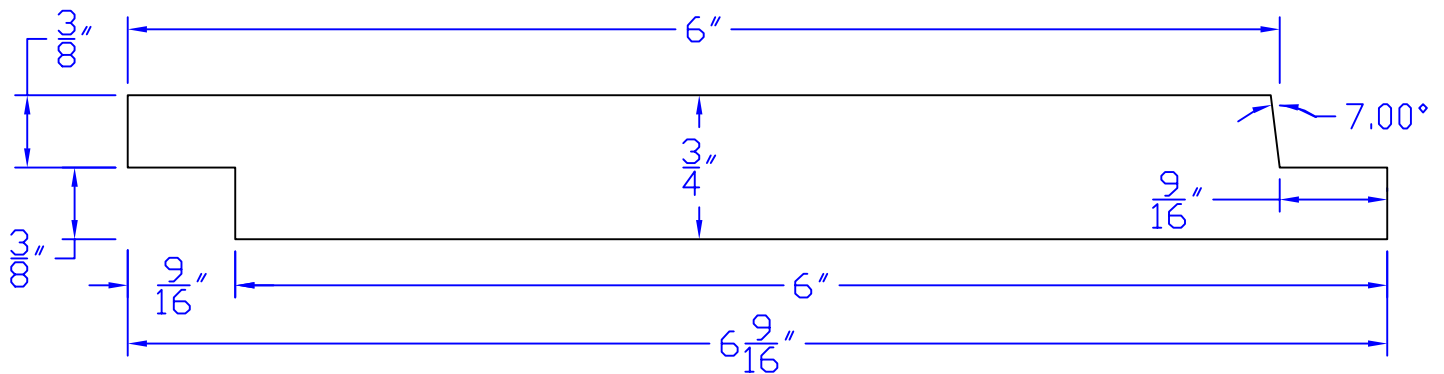

Creative Woodworking N.W., Inc.

1036 S.E. Taylor * Portland, Oregon 97214
Phone:(503) 230-9265 * Fax:(503) 232-9082
www.Creativewoodworkingnw.com

SDSL146
3/4" x 6-9/16"