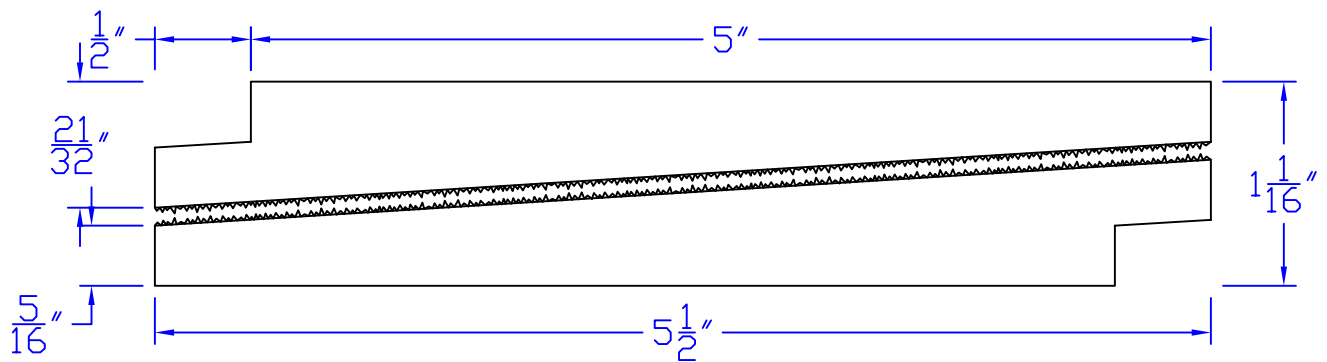

Creative Woodworking N.W., Inc.

1036 S.E. Taylor * Portland, Oregon 97214
Phone:(503) 230-9265 * Fax:(503) 232-9082
www.Creativewoodworkingnw.com

SDSL147
 $21/32$ " x $5-1/2$ "