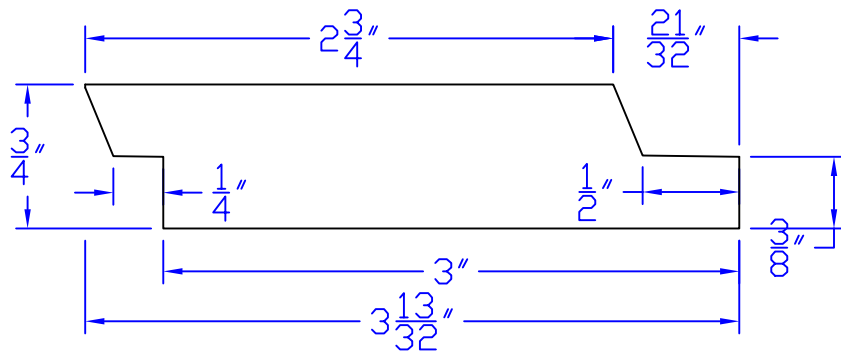

# Creative Woodworking N.W., Inc.

1036 S.E. Taylor \* Portland, Oregon 97214  
Phone:(503) 230-9265 \* Fax:(503) 232-9082  
www.Creativewoodworkingnw.com

SDSL148  
3/4" x 3-13/32"