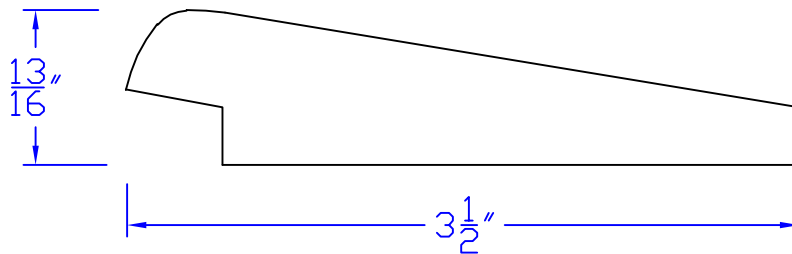

Creative Woodworking N.W., Inc.

1036 S.E. Taylor * Portland, Oregon 97214
Phone:(503) 230-9265 * Fax:(503) 232-9082
www.Creativewoodworkingnw.com

SDSL152
 $13/16$ " x $3-1/2$ "
USE BEVL052