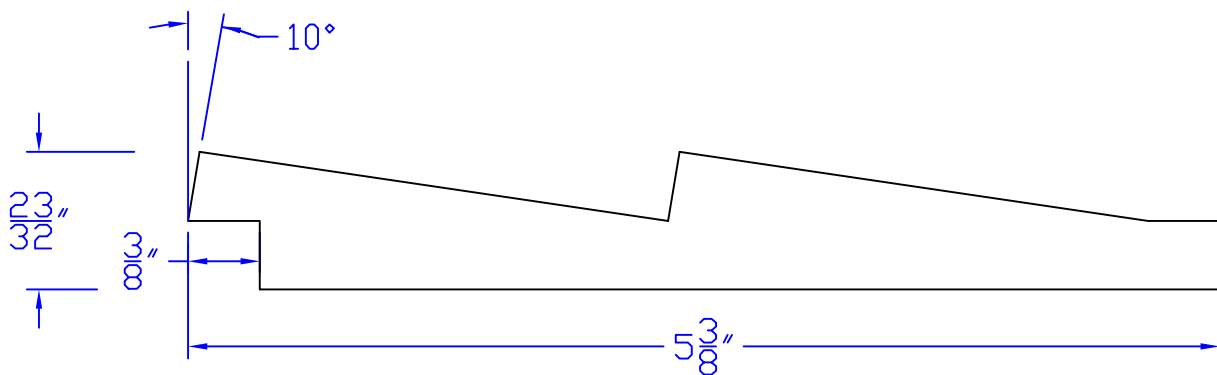

Creative Woodworking N.W., Inc.

1036 S.E. Taylor * Portland, Oregon 97214
Phone:(503) 230-9265 * Fax:(503) 232-9082
www.Creativewoodworkingnw.com

SDSL153
 $23/32$ " x $5-3/8$ "
WC-115