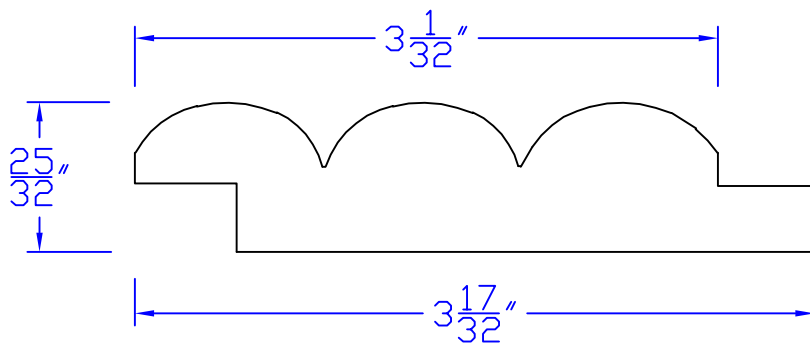

Creative Woodworking N.W., Inc.

1036 S.E. Taylor * Portland, Oregon 97214
Phone:(503) 230-9265 * Fax:(503) 232-9082
www.Creativewoodworkingnw.com

SDSL154
 $25/32$ " x $3-17/32$ "