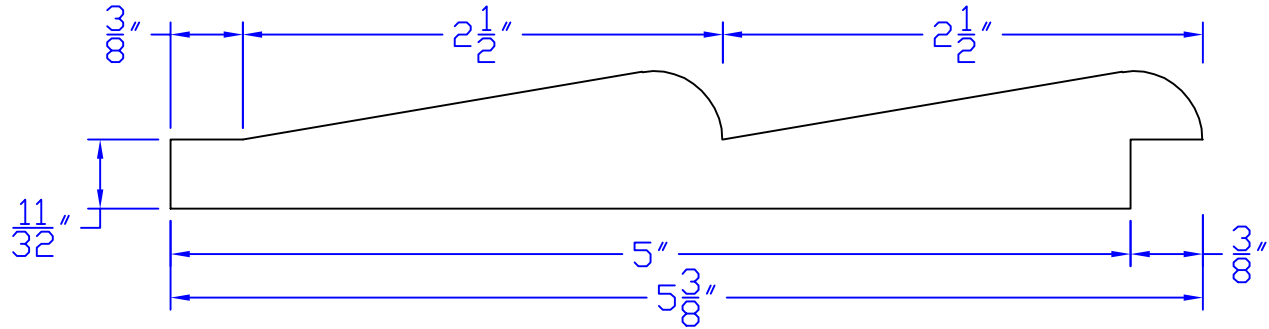

Creative Woodworking N.W., Inc.

1036 S.E. Taylor * Portland, Oregon 97214
Phone:(503) 230-9265 * Fax:(503) 232-9082
www.Creativewoodworkingnw.com

SDSL155
 $23/32$ " x $5-3/8$ "
WC-117