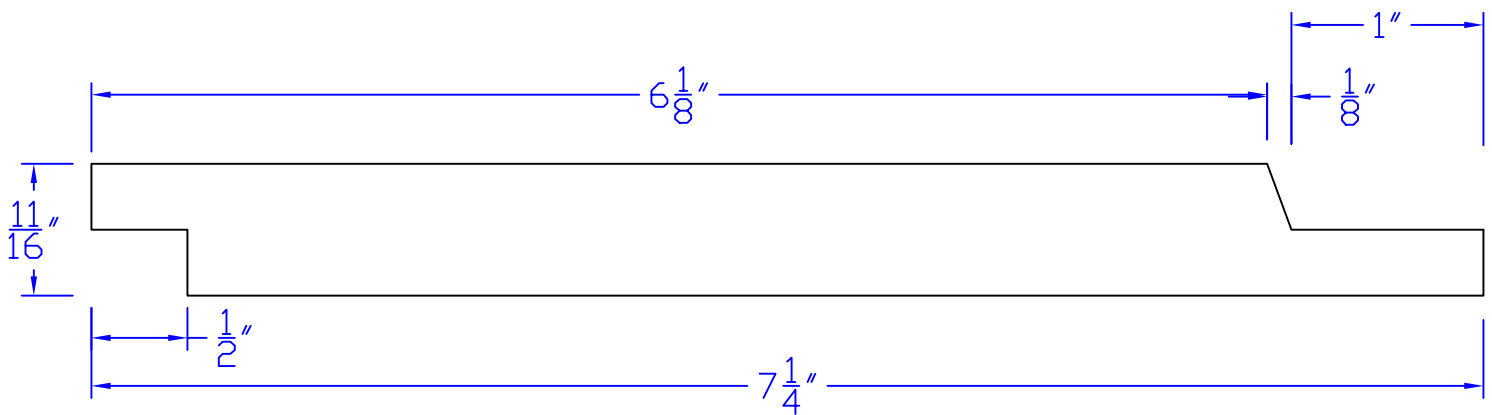

Creative Woodworking N.W., Inc.

1036 S.E. Taylor * Portland, Oregon 97214
Phone:(503) 230-9265 * Fax:(503) 232-9082
www.Creativewoodworkingnw.com

SDSL156
 $11/16$ " x $7-1/4$ "