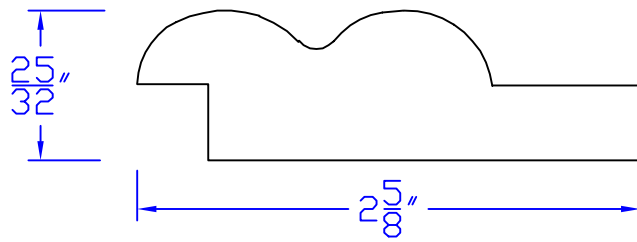

Creative Woodworking N.W., Inc.

1036 S.E. Taylor * Portland, Oregon 97214
Phone:(503) 230-9265 * Fax:(503) 232-9082
www.Creativewoodworkingnw.com

SDSL157
25/32" x 2-5/8"