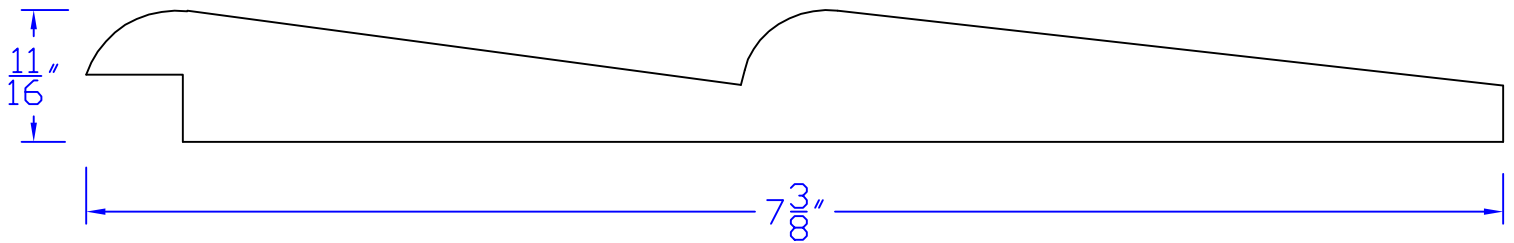

Creative Woodworking N.W., Inc.

1036 S.E. Taylor * Portland, Oregon 97214
Phone:(503) 230-9265 * Fax:(503) 232-9082
www.Creativewoodworkingnw.com

SDSL158
 $11/16$ " x $7-3/8$ "