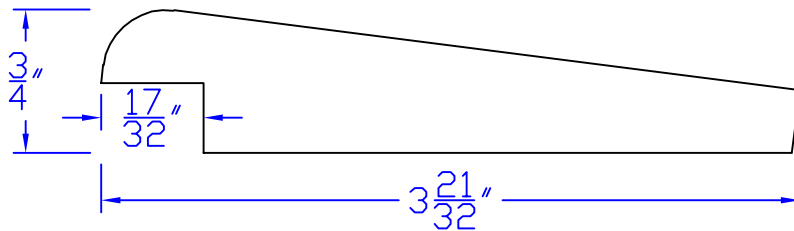

Creative Woodworking N.W., Inc.

1036 S.E. Taylor * Portland, Oregon 97214
Phone:(503) 230-9265 * Fax:(503) 232-9082
www.Creativewoodworkingnw.com

SDSL161
3/4" x 3-21/32"