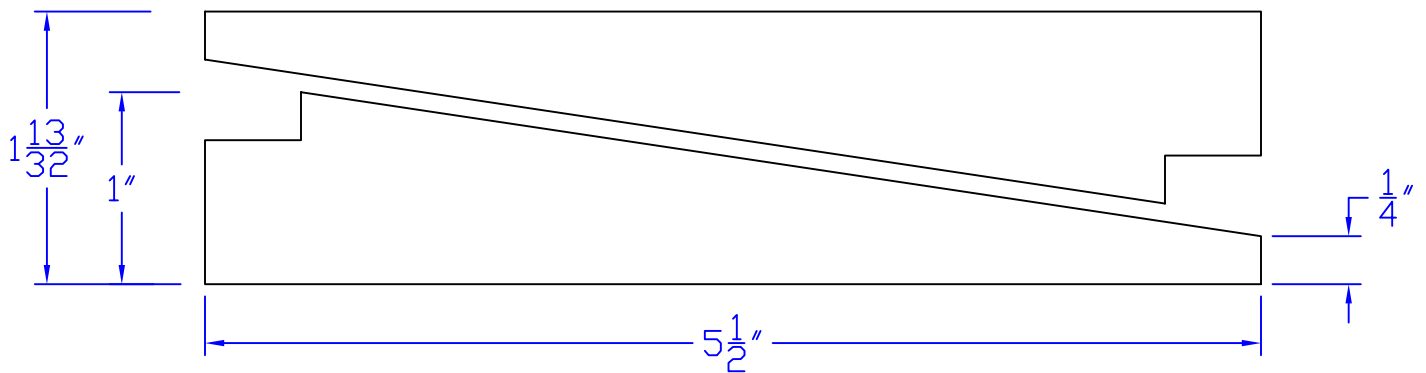

Creative Woodworking N.W., Inc.

1036 S.E. Taylor * Portland, Oregon 97214
Phone:(503) 230-9265 * Fax:(503) 232-9082
www.Creativewoodworkingnw.com

SDSL163
1" x 5-1/2"